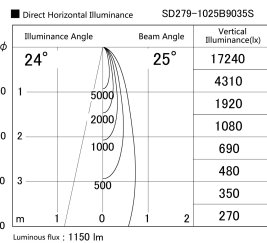

Item no. SD279-1025B9035S

Series Name: AMMA High Power compact tracklight (SD279)

Installation	Track light
Type	Lens type Cylinder tracklight type (DC 48V)
Fixture wattage	10W
Beam angle	25deg
Color Temp.	3500K
CRI	Ra>90
Luminous	1151 lm
Body	Die-cast aluminum alloy
Body finish	Black
Trim finish	Black
Reflector finish	N/A
IP Rate	IP20
Light source	COB module
Input Voltage	DC 48V
Dimming Type	Non-dimmable
Certificate	CE, CCC
Cut Hole	N/A