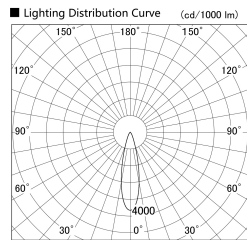

Item no. SD279-1025B9035S

Series Name: AMMA High Power compact tracklight (SD279)

Installation	Track light
Type	Lens type Cylinder tracklight type (DC 48V)
Fixture wattage	10W
Beam angle	25deg
Color Temp.	3500K
CRI	Ra>90
Luminous	1151 lm
Body	Die-cast aluminum alloy
Body finish	Black
Trim finish	Black
Reflector finish	N/A
IP Rate	IP20
Light source	COB module
Input Voltage	DC 48V
Dimming Type	Non-dimmable
Certificate	CE, CCC
Cut Hole	N/A