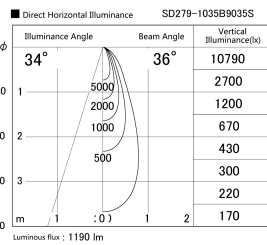

Item no. SD279-1035B9035S

Series Name: AMMA High Power compact tracklight (SD279)

| | |
|------------------|---|
| Installation | Track light |
| Type | Lens type Cylinder tracklight type (DC 48V) |
| Fixture wattage | 10W |
| Beam angle | 36deg |
| Color Temp. | 3500K |
| CRI | Ra>90 |
| Luminous | 1190 lm |
| Body | Die-cast aluminum alloy |
| Body finish | Black |
| Trim finish | Black |
| Reflector finish | N/A |
| IP Rate | IP20 |
| Light source | COB module |
| Input Voltage | DC 48V |
| Dimming Type | Non-dimmable |
| Certificate | CE, CCC |
| Cut Hole | N/A |