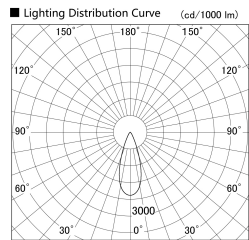

Item no. SD279-1035B9035S

Series Name: AMMA High Power compact tracklight (SD279)

| | |
|------------------|---|
| Installation | Track light |
| Type | Lens type Cylinder tracklight type (DC 48V) |
| Fixture wattage | 10W |
| Beam angle | 36deg |
| Color Temp. | 3500K |
| CRI | Ra>90 |
| Luminous | 1190 lm |
| Body | Die-cast aluminum alloy |
| Body finish | Black |
| Trim finish | Black |
| Reflector finish | N/A |
| IP Rate | IP20 |
| Light source | COB module |
| Input Voltage | DC 48V |
| Dimming Type | Non-dimmable |
| Certificate | CE, CCC |
| Cut Hole | N/A |