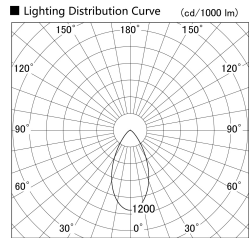

Item no. SD279-1050B9035S

Series Name: AMMA High Power compact tracklight (SD279)

Installation	Track light
Type	Lens type Cylinder tracklight type (DC 48V)
Fixture wattage	10W
Beam angle	52deg
Color Temp.	3500K
CRI	Ra>90
Luminous	1090 lm
Body	Die-cast aluminum alloy
Body finish	Black
Trim finish	Black
Reflector finish	N/A
IP Rate	IP20
Light source	COB module
Input Voltage	DC 48V
Dimming Type	Non-dimmable
Certificate	CE, CCC
Cut Hole	N/A