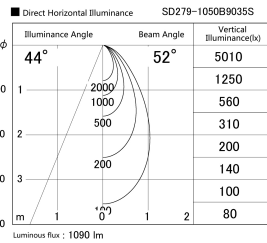

Item no. SD279-1050B9035S

Series Name: AMMA High Power compact tracklight (SD279)

Installation	Track light
Type	Lens type Cylinder tracklight type (DC 48V)
Fixture wattage	10W
Beam angle	52deg
Color Temp.	3500K
CRI	Ra>90
Luminous	1090 lm
Body	Die-cast aluminum alloy
Body finish	Black
Trim finish	Black
Reflector finish	N/A
IP Rate	IP20
Light source	COB module
Input Voltage	DC 48V
Dimming Type	Non-dimmable
Certificate	CE, CCC
Cut Hole	N/A