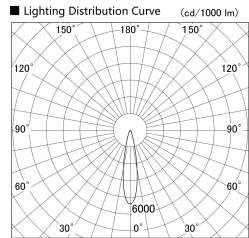

Item no. SD279-1520B9035S

Series Name: AMMA High Power compact tracklight (SD279)

Installation	Track light
Type	Lens type Cylinder tracklight type (DC 48V)
Fixture wattage	14W
Beam angle	21deg
Color Temp.	3500K
CRI	Ra>90
Luminous	1687 lm
Body	Die-cast aluminum alloy
Body finish	Black
Trim finish	Black
Reflector finish	N/A
IP Rate	IP20
Light source	COB module
Input Voltage	DC 48V
Dimming Type	Non-dimmable
Certificate	CE, CCC
Cut Hole	N/A