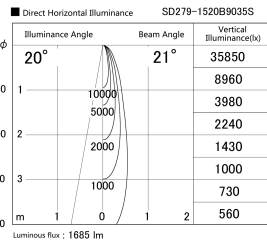

Item no. SD279-1520B9035S

Series Name: AMMA High Power compact tracklight (SD279)

Installation	Track light
Type	Lens type Cylinder tracklight type (DC 48V)
Fixture wattage	14W
Beam angle	21deg
Color Temp.	3500K
CRI	Ra>90
Luminous	1687 lm
Body	Die-cast aluminum alloy
Body finish	Black
Trim finish	Black
Reflector finish	N/A
IP Rate	IP20
Light source	COB module
Input Voltage	DC 48V
Dimming Type	Non-dimmable
Certificate	CE, CCC
Cut Hole	N/A