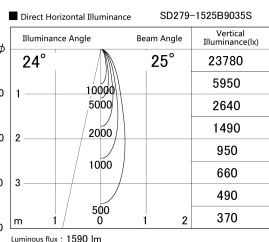

Item no. SD279-1525B9035S

Series Name: AMMA High Power compact tracklight (SD279)

Installation	Track light
Type	Lens type Cylinder tracklight type (DC 48V)
Fixture wattage	14W
Beam angle	25deg
Color Temp.	3500K
CRI	Ra>90
Luminous	1588 lm
Body	Die-cast aluminum alloy
Body finish	Black
Trim finish	Black
Reflector finish	N/A
IP Rate	IP20
Light source	COB module
Input Voltage	DC 48V
Dimming Type	Non-dimmable
Certificate	CE, CCC
Cut Hole	N/A