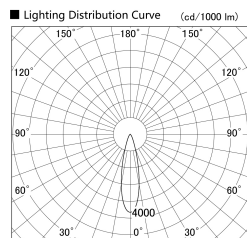

Item no. SD279-1525B9035S

Series Name: AMMA High Power compact tracklight (SD279)

Installation	Track light
Type	Lens type Cylinder tracklight type (DC 48V)
Fixture wattage	14W
Beam angle	25deg
Color Temp.	3500K
CRI	Ra>90
Luminous	1588 lm
Body	Die-cast aluminum alloy
Body finish	Black
Trim finish	Black
Reflector finish	N/A
IP Rate	IP20
Light source	COB module
Input Voltage	DC 48V
Dimming Type	Non-dimmable
Certificate	CE, CCC
Cut Hole	N/A