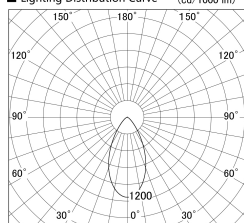

Lighting Distribution Curve (cd/1000 lm)