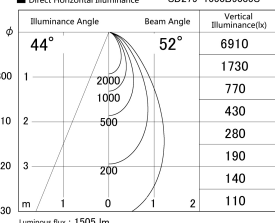

Item no. SD279-1550B9035S

Series Name: AMMA High Power compact tracklight (SD279)

Lighting Distribution Curve (cd/1000 lm)

Installation	Track light
Type	Lens type Cylinder tracklight type (DC 48V)
Fixture wattage	14W
Beam angle	52deg
Color Temp.	3500K
CRI	Ra>90
Luminous	1503 lm
Body	Die-cast aluminum alloy
Body finish	Black
Trim finish	Black
Reflector finish	N/A
IP Rate	IP20
Light source	COB module
Input Voltage	DC 48V
Dimming Type	Non-dimmable
Certificate	CE, CCC
Cut Hole	N/A