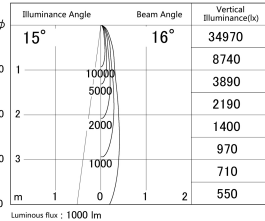

Item no. SD279-1015B9035

Series Name: AMMA High Power compact tracklight (SD279)

Lighting Distribution Curve (cd/1000 lm)

Installation	Track light
Type	Lens type Cylinder tracklight type (DC 48V)
Fixture wattage	10W
Beam angle	16deg
Color Temp.	3500K
CRI	Ra>90
Luminous	1001 lm
Body	Die-cast aluminum alloy
Body finish	Black
Trim finish	Black
Reflector finish	N/A
IP Rate	IP20
Light source	COB module
Input Voltage	DC 48V
Dimming Type	Non-dimmable
Certificate	CE, CCC
Cut Hole	N/A