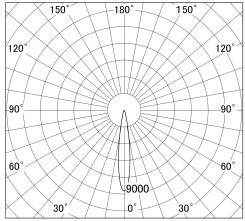

Lighting Distribution Curve (cd/1000 lm)