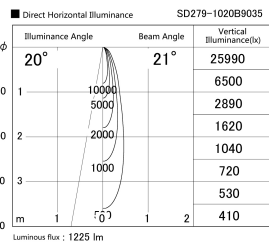

Item no. SD279-1020B9035

Series Name: AMMA High Power compact tracklight (SD279)

Installation	Track light
Type	Lens type Cylinder tracklight type (DC 48V)
Fixture wattage	10W
Beam angle	21deg
Color Temp.	3500K
CRI	Ra>90
Luminous	1223 lm
Body	Die-cast aluminum alloy
Body finish	Black
Trim finish	Black
Reflector finish	N/A
IP Rate	IP20
Light source	COB module
Input Voltage	DC 48V
Dimming Type	Non-dimmable
Certificate	CE, CCC
Cut Hole	N/A