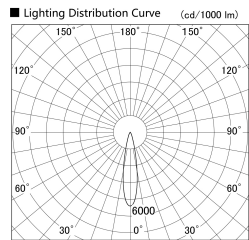

Item no. SD279-1020B9035

Series Name: AMMA High Power compact tracklight (SD279)

Installation	Track light
Type	Lens type Cylinder tracklight type (DC 48V)
Fixture wattage	10W
Beam angle	21deg
Color Temp.	3500K
CRI	Ra>90
Luminous	1223 lm
Body	Die-cast aluminum alloy
Body finish	Black
Trim finish	Black
Reflector finish	N/A
IP Rate	IP20
Light source	COB module
Input Voltage	DC 48V
Dimming Type	Non-dimmable
Certificate	CE, CCC
Cut Hole	N/A