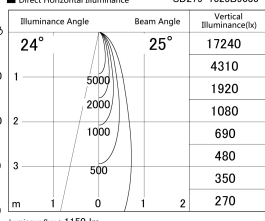

Item no. SD279-1025B9035

Series Name: AMMA High Power compact tracklight (SD279)

■ Lighting Distribution Curve (cd/1000 lm)

Installation	Track light
Type	Lens type Cylinder tracklight type (DC 48V)
Fixture wattage	10W
Beam angle	25deg
Color Temp.	3500K
CRI	Ra>90
Luminous	1151 lm
Body	Die-cast aluminum alloy
Body finish	Black
Trim finish	Black
Reflector finish	N/A
IP Rate	IP20
Light source	COB module
Input Voltage	DC 48V
Dimming Type	Non-dimmable
Certificate	CE, CCC
Cut Hole	N/A