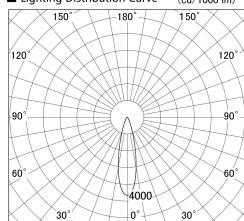

■ Lighting Distribution Curve (cd/1000 lm)