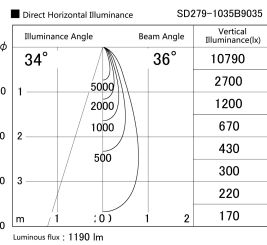

Item no. SD279-1035B9035

Series Name: AMMA High Power compact tracklight (SD279)

Installation	Track light
Type	Lens type Cylinder tracklight type (DC 48V)
Fixture wattage	10W
Beam angle	36deg
Color Temp.	3500K
CRI	Ra>90
Luminous	1190 lm
Body	Die-cast aluminum alloy
Body finish	Black
Trim finish	Black
Reflector finish	N/A
IP Rate	IP20
Light source	COB module
Input Voltage	DC 48V
Dimming Type	Non-dimmable
Certificate	CE, CCC
Cut Hole	N/A