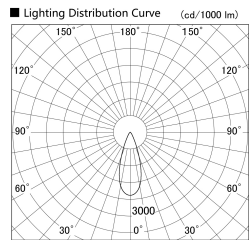

Item no. SD279-1035B9035

Series Name: AMMA High Power compact tracklight (SD279)

Installation	Track light
Type	Lens type Cylinder tracklight type (DC 48V)
Fixture wattage	10W
Beam angle	36deg
Color Temp.	3500K
CRI	Ra>90
Luminous	1190 lm
Body	Die-cast aluminum alloy
Body finish	Black
Trim finish	Black
Reflector finish	N/A
IP Rate	IP20
Light source	COB module
Input Voltage	DC 48V
Dimming Type	Non-dimmable
Certificate	CE, CCC
Cut Hole	N/A