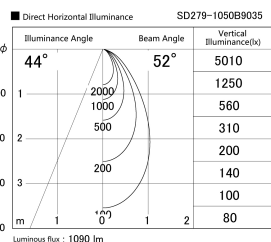

Item no. SD279-1050B9035

Series Name: AMMA High Power compact tracklight (SD279)

Installation	Track light
Type	Lens type Cylinder tracklight type (DC 48V)
Fixture wattage	10W
Beam angle	52deg
Color Temp.	3500K
CRI	Ra>90
Luminous	1090 lm
Body	Die-cast aluminum alloy
Body finish	Black
Trim finish	Black
Reflector finish	N/A
IP Rate	IP20
Light source	COB module
Input Voltage	DC 48V
Dimming Type	Non-dimmable
Certificate	CE, CCC
Cut Hole	N/A