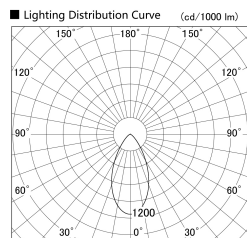

Item no. SD279-1050B9035

Series Name: AMMA High Power compact tracklight (SD279)

Installation	Track light
Type	Lens type Cylinder tracklight type (DC 48V)
Fixture wattage	10W
Beam angle	52deg
Color Temp.	3500K
CRI	Ra>90
Luminous	1090 lm
Body	Die-cast aluminum alloy
Body finish	Black
Trim finish	Black
Reflector finish	N/A
IP Rate	IP20
Light source	COB module
Input Voltage	DC 48V
Dimming Type	Non-dimmable
Certificate	CE, CCC
Cut Hole	N/A