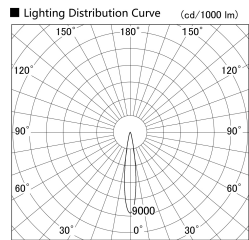

Item no. SD279-1515B9035

Series Name: AMMA High Power compact tracklight (SD279)

Installation	Track light
Type	Lens type Cylinder tracklight type (DC 48V)
Fixture wattage	14W
Beam angle	16deg
Color Temp.	3500K
CRI	Ra>90
Luminous	1347 lm
Body	Die-cast aluminum alloy
Body finish	Black
Trim finish	Black
Reflector finish	N/A
IP Rate	IP20
Light source	COB module
Input Voltage	DC 48V
Dimming Type	Non-dimmable
Certificate	CE, CCC
Cut Hole	N/A