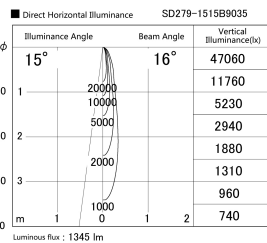

Item no. SD279-1515B9035

Series Name: AMMA High Power compact tracklight (SD279)

Installation	Track light
Type	Lens type Cylinder tracklight type (DC 48V)
Fixture wattage	14W
Beam angle	16deg
Color Temp.	3500K
CRI	Ra>90
Luminous	1347 lm
Body	Die-cast aluminum alloy
Body finish	Black
Trim finish	Black
Reflector finish	N/A
IP Rate	IP20
Light source	COB module
Input Voltage	DC 48V
Dimming Type	Non-dimmable
Certificate	CE, CCC
Cut Hole	N/A