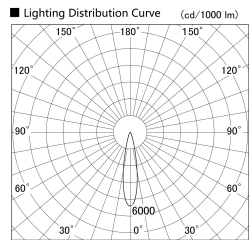

Item no. SD279-1520B9035

Series Name: AMMA High Power compact tracklight (SD279)

Installation	Track light
Type	Lens type Cylinder tracklight type (DC 48V)
Fixture wattage	14W
Beam angle	21deg
Color Temp.	3500K
CRI	Ra>90
Luminous	1687 lm
Body	Die-cast aluminum alloy
Body finish	Black
Trim finish	Black
Reflector finish	N/A
IP Rate	IP20
Light source	COB module
Input Voltage	DC 48V
Dimming Type	Non-dimmable
Certificate	CE, CCC
Cut Hole	N/A