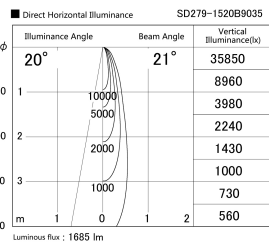

Item no. SD279-1520B9035

Series Name: AMMA High Power compact tracklight (SD279)

Installation	Track light
Type	Lens type Cylinder tracklight type (DC 48V)
Fixture wattage	14W
Beam angle	21deg
Color Temp.	3500K
CRI	Ra>90
Luminous	1687 lm
Body	Die-cast aluminum alloy
Body finish	Black
Trim finish	Black
Reflector finish	N/A
IP Rate	IP20
Light source	COB module
Input Voltage	DC 48V
Dimming Type	Non-dimmable
Certificate	CE, CCC
Cut Hole	N/A