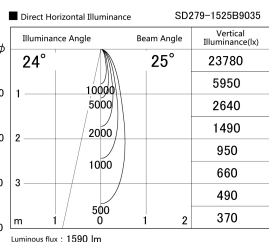

Item no. SD279-1525B9035

Series Name: AMMA High Power compact tracklight (SD279)

Installation	Track light
Type	Lens type Cylinder tracklight type (DC 48V)
Fixture wattage	14W
Beam angle	25deg
Color Temp.	3500K
CRI	Ra>90
Luminous	1588 lm
Body	Die-cast aluminum alloy
Body finish	Black
Trim finish	Black
Reflector finish	N/A
IP Rate	IP20
Light source	COB module
Input Voltage	DC 48V
Dimming Type	Non-dimmable
Certificate	CE, CCC
Cut Hole	N/A