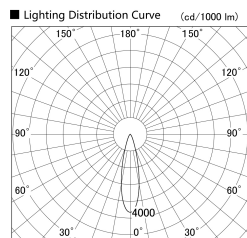

Item no. SD279-1525B9035

Series Name: AMMA High Power compact tracklight (SD279)

Installation	Track light
Type	Lens type Cylinder tracklight type (DC 48V)
Fixture wattage	14W
Beam angle	25deg
Color Temp.	3500K
CRI	Ra>90
Luminous	1588 lm
Body	Die-cast aluminum alloy
Body finish	Black
Trim finish	Black
Reflector finish	N/A
IP Rate	IP20
Light source	COB module
Input Voltage	DC 48V
Dimming Type	Non-dimmable
Certificate	CE, CCC
Cut Hole	N/A