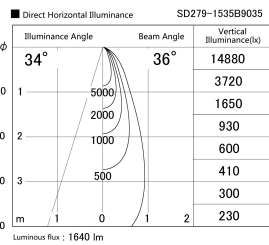

Item no. SD279-1535B9035

Series Name: AMMA High Power compact tracklight (SD279)

Installation	Track light
Type	Lens type Cylinder tracklight type (DC 48V)
Fixture wattage	14W
Beam angle	36deg
Color Temp.	3500K
CRI	Ra>90
Luminous	1641 lm
Body	Die-cast aluminum alloy
Body finish	Black
Trim finish	Black
Reflector finish	N/A
IP Rate	IP20
Light source	COB module
Input Voltage	DC 48V
Dimming Type	Non-dimmable
Certificate	CE, CCC
Cut Hole	N/A