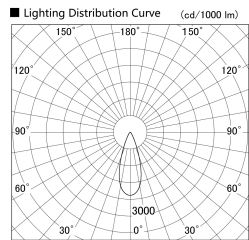

Item no. SD279-1535B9035

Series Name: AMMA High Power compact tracklight (SD279)

Installation	Track light
Type	Lens type Cylinder tracklight type (DC 48V)
Fixture wattage	14W
Beam angle	36deg
Color Temp.	3500K
CRI	Ra>90
Luminous	1641 lm
Body	Die-cast aluminum alloy
Body finish	Black
Trim finish	Black
Reflector finish	N/A
IP Rate	IP20
Light source	COB module
Input Voltage	DC 48V
Dimming Type	Non-dimmable
Certificate	CE, CCC
Cut Hole	N/A