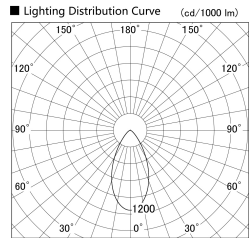

Item no. SD279-1550B9035

Series Name: AMMA High Power compact tracklight (SD279)

Installation	Track light
Type	Lens type Cylinder tracklight type (DC 48V)
Fixture wattage	14W
Beam angle	52deg
Color Temp.	3500K
CRI	Ra>90
Luminous	1503 lm
Body	Die-cast aluminum alloy
Body finish	Black
Trim finish	Black
Reflector finish	N/A
IP Rate	IP20
Light source	COB module
Input Voltage	DC 48V
Dimming Type	Non-dimmable
Certificate	CE, CCC
Cut Hole	N/A