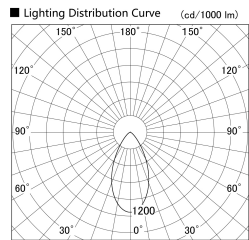

Item no. SD279-1550B9035

Series Name: AMMA High Power compact tracklight (SD279)

Installation	Track light
Type	Lens type Cylinder tracklight type (DC 48V)
Fixture wattage	14W
Beam angle	52deg
Color Temp.	3500K
CRI	Ra>90
Luminous	1503 lm
Body	Die-cast aluminum alloy
Body finish	Black
Trim finish	Black
Reflector finish	N/A
IP Rate	IP20
Light source	COB module
Input Voltage	DC 48V
Dimming Type	Non-dimmable
Certificate	CE, CCC
Cut Hole	N/A