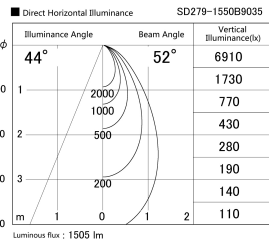

Item no. SD279-1550B9035

Series Name: AMMA High Power compact tracklight (SD279)

Installation	Track light
Type	Lens type Cylinder tracklight type (DC 48V)
Fixture wattage	14W
Beam angle	52deg
Color Temp.	3500K
CRI	Ra>90
Luminous	1503 lm
Body	Die-cast aluminum alloy
Body finish	Black
Trim finish	Black
Reflector finish	N/A
IP Rate	IP20
Light source	COB module
Input Voltage	DC 48V
Dimming Type	Non-dimmable
Certificate	CE, CCC
Cut Hole	N/A