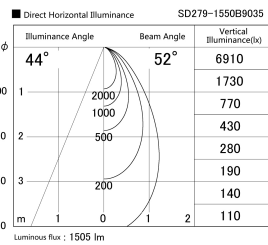

Item no. SD279-1550B9035

Series Name: AMMA High Power compact tracklight (SD279)

Installation	Track light
Type	Lens type Cylinder tracklight type (DC 48V)
Fixture wattage	14W
Beam angle	52deg
Color Temp.	3500K
CRI	Ra>90
Luminous	1503 lm
Body	Die-cast aluminum alloy
Body finish	Black
Trim finish	Black
Reflector finish	N/A
IP Rate	IP20
Light source	COB module
Input Voltage	DC 48V
Dimming Type	Non-dimmable
Certificate	CE, CCC
Cut Hole	N/A