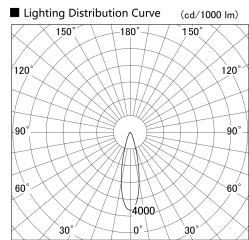

Item no. SD279-2025B9035

Series Name: AMMA High Power compact tracklight (SD279)

Installation	Track light
Type	Lens type Cylinder tracklight type (DC 48V)
Fixture wattage	21W
Beam angle	25deg
Color Temp.	3500K
CRI	Ra>90
Luminous	2217 lm
Body	Die-cast aluminum alloy
Body finish	Black
Trim finish	Black
Reflector finish	N/A
IP Rate	IP20
Light source	COB module
Input Voltage	DC 48V
Dimming Type	Non-dimmable
Certificate	CE, CCC
Cut Hole	N/A