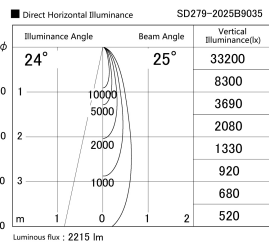

Item no. SD279-2025B9035

Series Name: AMMA High Power compact tracklight (SD279)

Installation	Track light
Type	Lens type Cylinder tracklight type (DC 48V)
Fixture wattage	21W
Beam angle	25deg
Color Temp.	3500K
CRI	Ra>90
Luminous	2217 lm
Body	Die-cast aluminum alloy
Body finish	Black
Trim finish	Black
Reflector finish	N/A
IP Rate	IP20
Light source	COB module
Input Voltage	DC 48V
Dimming Type	Non-dimmable
Certificate	CE, CCC
Cut Hole	N/A