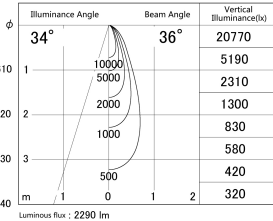

Item no. SD279-2035B9035

Series Name: AMMA High Power compact tracklight (SD279)

■ Lighting Distribution Curve (cd/1000 lm)

Installation	Track light
Type	Lens type Cylinder tracklight type (DC 48V)
Fixture wattage	21W
Beam angle	36deg
Color Temp.	3500K
CRI	Ra>90
Luminous	2291 lm
Body	Die-cast aluminum alloy
Body finish	Black
Trim finish	Black
Reflector finish	N/A
IP Rate	IP20
Light source	COB module
Input Voltage	DC 48V
Dimming Type	Non-dimmable
Certificate	CE, CCC
Cut Hole	N/A