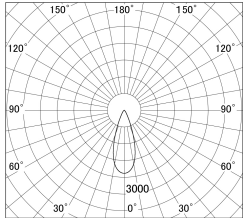

■ Lighting Distribution Curve (cd/1000 lm)