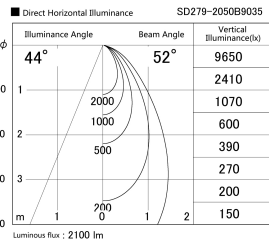

Item no. SD279-2050B9035

Series Name: AMMA High Power compact tracklight (SD279)

Installation	Track light
Type	Lens type Cylinder tracklight type (DC 48V)
Fixture wattage	21W
Beam angle	52deg
Color Temp.	3500K
CRI	Ra>90
Luminous	2098 lm
Body	Die-cast aluminum alloy
Body finish	Black
Trim finish	Black
Reflector finish	N/A
IP Rate	IP20
Light source	COB module
Input Voltage	DC 48V
Dimming Type	Non-dimmable
Certificate	CE, CCC
Cut Hole	N/A