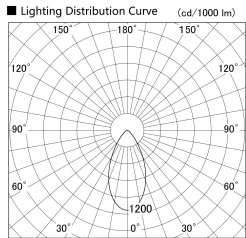

Item no. SD279-2050B9035

Series Name: AMMA High Power compact tracklight (SD279)

Installation	Track light
Type	Lens type Cylinder tracklight type (DC 48V)
Fixture wattage	21W
Beam angle	52deg
Color Temp.	3500K
CRI	Ra>90
Luminous	2098 lm
Body	Die-cast aluminum alloy
Body finish	Black
Trim finish	Black
Reflector finish	N/A
IP Rate	IP20
Light source	COB module
Input Voltage	DC 48V
Dimming Type	Non-dimmable
Certificate	CE, CCC
Cut Hole	N/A