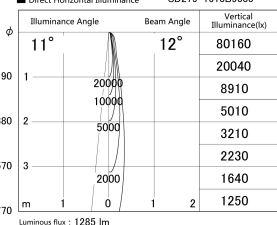

Item no. SD279-1610B9035

Series Name: AMMA High Power compact tracklight (SD279)

■ Lighting Distribution Curve (cd/1000 lm)

Installation	Track light
Type	Lens type Cylinder tracklight type (DC 48V)
Fixture wattage	14W
Beam angle	12deg
Color Temp.	3500K
CRI	Ra>90
Luminous	1285 lm
Body	Die-cast aluminum alloy
Body finish	Black
Trim finish	Black
Reflector finish	N/A
IP Rate	IP20
Light source	COB module
Input Voltage	DC 48V
Dimming Type	Non-dimmable
Certificate	CE, CCC
Cut Hole	N/A