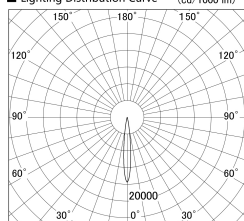

■ Lighting Distribution Curve (cd/1000 lm)