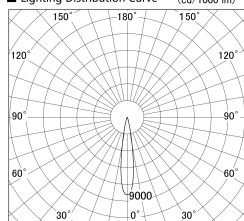

■ Lighting Distribution Curve (cd/1000 lm)