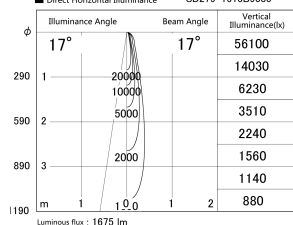

Item no. SD279-1615B9035

Series Name: AMMA High Power compact tracklight (SD279)

■ Lighting Distribution Curve (cd/1000 lm)

Installation	Track light
Type	Lens type Cylinder tracklight type (DC 48V)
Fixture wattage	14W
Beam angle	17deg
Color Temp.	3500K
CRI	Ra>90
Luminous	1673 lm
Body	Die-cast aluminum alloy
Body finish	Black
Trim finish	Black
Reflector finish	N/A
IP Rate	IP20
Light source	COB module
Input Voltage	DC 48V
Dimming Type	Non-dimmable
Certificate	CE, CCC
Cut Hole	N/A