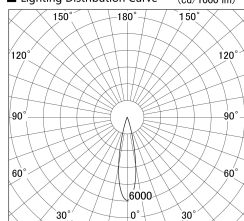

■ Lighting Distribution Curve (cd/1000 lm)