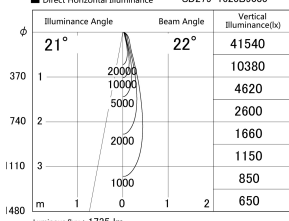

Item no. SD279-1625B9035

Series Name: AMMA High Power compact tracklight (SD279)

■ Lighting Distribution Curve (cd/1000 lm)

Installation	Track light
Type	Lens type Cylinder tracklight type (DC 48V)
Fixture wattage	14W
Beam angle	22deg
Color Temp.	3500K
CRI	Ra>90
Luminous	1737 lm
Body	Die-cast aluminum alloy
Body finish	Black
Trim finish	Black
Reflector finish	N/A
IP Rate	IP20
Light source	COB module
Input Voltage	DC 48V
Dimming Type	Non-dimmable
Certificate	CE, CCC
Cut Hole	N/A