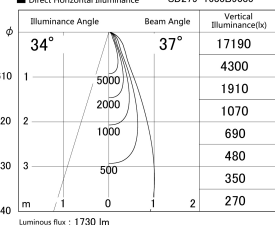

Item no. SD279-1635B9035

Series Name: AMMA High Power compact tracklight (SD279)

■ Lighting Distribution Curve (cd/1000 lm)

■ Direct Horizontal Illuminance SD279-1635B9035

Installation	Track light
Type	Lens type Cylinder tracklight type (DC 48V)
Fixture wattage	14W
Beam angle	37deg
Color Temp.	3500K
CRI	Ra>90
Luminous	1729 lm
Body	Die-cast aluminum alloy
Body finish	Black
Trim finish	Black
Reflector finish	N/A
IP Rate	IP20
Light source	COB module
Input Voltage	DC 48V
Dimming Type	Non-dimmable
Certificate	CE, CCC
Cut Hole	N/A