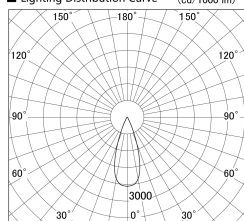

Item no. SD279-1635B9035

Series Name: AMMA High Power compact tracklight (SD279)

■ Lighting Distribution Curve (cd/1000 lm)

■ Direct Horizontal Illuminance SD279-1635B9035

Installation	Track light
Type	Lens type Cylinder tracklight type (DC 48V)
Fixture wattage	14W
Beam angle	37deg
Color Temp.	3500K
CRI	Ra>90
Luminous	1729 lm
Body	Die-cast aluminum alloy
Body finish	Black
Trim finish	Black
Reflector finish	N/A
IP Rate	IP20
Light source	COB module
Input Voltage	DC 48V
Dimming Type	Non-dimmable
Certificate	CE, CCC
Cut Hole	N/A