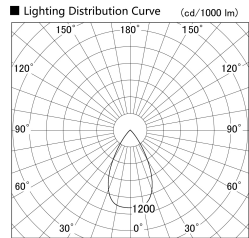

Item no. SD279-1655B9035

Series Name: AMMA High Power compact tracklight (SD279)

Installation	Track light
Type	Lens type Cylinder tracklight type (DC 48V)
Fixture wattage	14W
Beam angle	57deg
Color Temp.	3500K
CRI	Ra>90
Luminous	1740 lm
Body	Die-cast aluminum alloy
Body finish	Black
Trim finish	Black
Reflector finish	N/A
IP Rate	IP20
Light source	COB module
Input Voltage	DC 48V
Dimming Type	Non-dimmable
Certificate	CE, CCC
Cut Hole	N/A