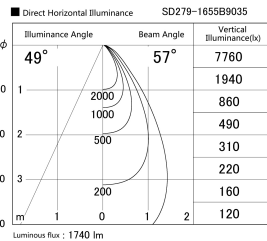

Item no. SD279-1655B9035

Series Name: AMMA High Power compact tracklight (SD279)

Installation	Track light
Type	Lens type Cylinder tracklight type (DC 48V)
Fixture wattage	14W
Beam angle	57deg
Color Temp.	3500K
CRI	Ra>90
Luminous	1740 lm
Body	Die-cast aluminum alloy
Body finish	Black
Trim finish	Black
Reflector finish	N/A
IP Rate	IP20
Light source	COB module
Input Voltage	DC 48V
Dimming Type	Non-dimmable
Certificate	CE, CCC
Cut Hole	N/A