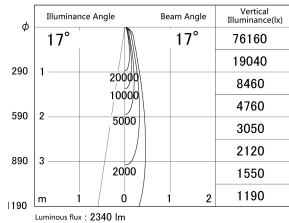

Item no. SD279-2115B9035

Series Name: AMMA High Power compact tracklight (SD279)

■ Lighting Distribution Curve (cd/1000 lm)

Installation	Track light
Type	Lens type Cylinder tracklight type (DC 48V)
Fixture wattage	21W
Beam angle	17deg
Color Temp.	3500K
CRI	Ra>90
Luminous	2340 lm
Body	Die-cast aluminum alloy
Body finish	Black
Trim finish	Black
Reflector finish	N/A
IP Rate	IP20
Light source	COB module
Input Voltage	DC 48V
Dimming Type	Non-dimmable
Certificate	CE, CCC
Cut Hole	N/A