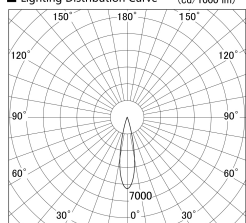

■ Lighting Distribution Curve (cd/1000 lm)