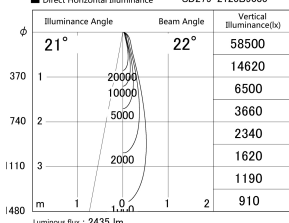

Item no. SD279-2125B9035

Series Name: AMMA High Power compact tracklight (SD279)

■ Lighting Distribution Curve (cd/1000 lm)

Installation	Track light
Type	Lens type Cylinder tracklight type (DC 48V)
Fixture wattage	21W
Beam angle	22deg
Color Temp.	3500K
CRI	Ra>90
Luminous	2435 lm
Body	Die-cast aluminum alloy
Body finish	Black
Trim finish	Black
Reflector finish	N/A
IP Rate	IP20
Light source	COB module
Input Voltage	DC 48V
Dimming Type	Non-dimmable
Certificate	CE, CCC
Cut Hole	N/A