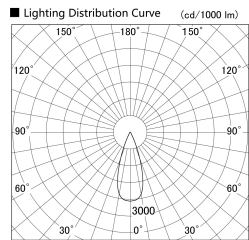

Item no. SD279-2135B9035

Series Name: AMMA High Power compact tracklight (SD279)

Installation	Track light
Type	Lens type Cylinder tracklight type (DC 48V)
Fixture wattage	21W
Beam angle	37deg
Color Temp.	3500K
CRI	Ra>90
Luminous	2423 lm
Body	Die-cast aluminum alloy
Body finish	Black
Trim finish	Black
Reflector finish	N/A
IP Rate	IP20
Light source	COB module
Input Voltage	DC 48V
Dimming Type	Non-dimmable
Certificate	CE, CCC
Cut Hole	N/A