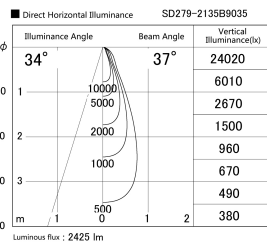

Item no. SD279-2135B9035

Series Name: AMMA High Power compact tracklight (SD279)

Installation	Track light
Type	Lens type Cylinder tracklight type (DC 48V)
Fixture wattage	21W
Beam angle	37deg
Color Temp.	3500K
CRI	Ra>90
Luminous	2423 lm
Body	Die-cast aluminum alloy
Body finish	Black
Trim finish	Black
Reflector finish	N/A
IP Rate	IP20
Light source	COB module
Input Voltage	DC 48V
Dimming Type	Non-dimmable
Certificate	CE, CCC
Cut Hole	N/A