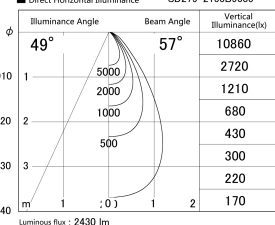

Item no. SD279-2155B9035

Series Name: AMMA High Power compact tracklight (SD279)

■ Lighting Distribution Curve (cd/1000 lm)

Installation	Track light
Type	Lens type Cylinder tracklight type (DC 48V)
Fixture wattage	21W
Beam angle	57deg
Color Temp.	3500K
CRI	Ra>90
Luminous	2432 lm
Body	Die-cast aluminum alloy
Body finish	Black
Trim finish	Black
Reflector finish	N/A
IP Rate	IP20
Light source	COB module
Input Voltage	DC 48V
Dimming Type	Non-dimmable
Certificate	CE, CCC
Cut Hole	N/A