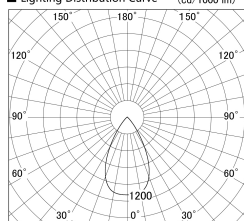

■ Lighting Distribution Curve (cd/1000 lm)