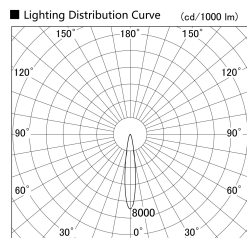

Item no. SD279-3015B9035

Series Name: AMMA High Power compact tracklight (SD279)

Installation	Track light
Type	Lens type Cylinder tracklight type (DC 48V)
Fixture wattage	28W
Beam angle	16deg
Color Temp.	3500K
CRI	Ra>90
Luminous	2505 lm
Body	Die-cast aluminum alloy
Body finish	Black
Trim finish	Black
Reflector finish	N/A
IP Rate	IP20
Light source	COB module
Input Voltage	DC 48V
Dimming Type	Non-dimmable
Certificate	CE, CCC
Cut Hole	N/A