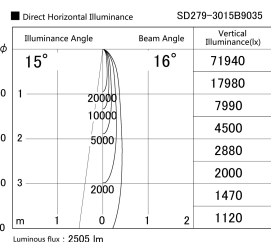

Item no. SD279-3015B9035

Series Name: AMMA High Power compact tracklight (SD279)

Installation	Track light
Type	Lens type Cylinder tracklight type (DC 48V)
Fixture wattage	28W
Beam angle	16deg
Color Temp.	3500K
CRI	Ra>90
Luminous	2505 lm
Body	Die-cast aluminum alloy
Body finish	Black
Trim finish	Black
Reflector finish	N/A
IP Rate	IP20
Light source	COB module
Input Voltage	DC 48V
Dimming Type	Non-dimmable
Certificate	CE, CCC
Cut Hole	N/A