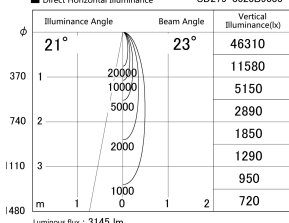

Item no. SD279-3025B9035

Series Name: AMMA High Power compact tracklight (SD279)

■ Lighting Distribution Curve (cd/1000 lm)

Installation	Track light
Type	Lens type Cylinder tracklight type (DC 48V)
Fixture wattage	28W
Beam angle	23deg
Color Temp.	3500K
CRI	Ra>90
Luminous	3146 lm
Body	Die-cast aluminum alloy
Body finish	Black
Trim finish	Black
Reflector finish	N/A
IP Rate	IP20
Light source	COB module
Input Voltage	DC 48V
Dimming Type	Non-dimmable
Certificate	CE, CCC
Cut Hole	N/A