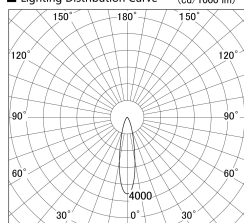

■ Lighting Distribution Curve (cd/1000 lm)