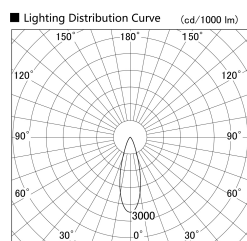

Item no. SD279-3030B9035

Series Name: AMMA High Power compact tracklight (SD279)

Installation	Track light
Type	Lens type Cylinder tracklight type (DC 48V)
Fixture wattage	28W
Beam angle	30deg
Color Temp.	3500K
CRI	Ra>90
Luminous	3237 lm
Body	Die-cast aluminum alloy
Body finish	Black
Trim finish	Black
Reflector finish	N/A
IP Rate	IP20
Light source	COB module
Input Voltage	DC 48V
Dimming Type	Non-dimmable
Certificate	CE, CCC
Cut Hole	N/A