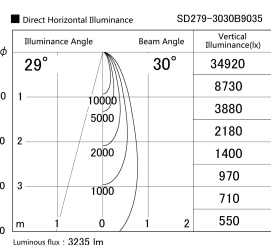

Item no. SD279-3030B9035

Series Name: AMMA High Power compact tracklight (SD279)

Installation	Track light
Type	Lens type Cylinder tracklight type (DC 48V)
Fixture wattage	28W
Beam angle	30deg
Color Temp.	3500K
CRI	Ra>90
Luminous	3237 lm
Body	Die-cast aluminum alloy
Body finish	Black
Trim finish	Black
Reflector finish	N/A
IP Rate	IP20
Light source	COB module
Input Voltage	DC 48V
Dimming Type	Non-dimmable
Certificate	CE, CCC
Cut Hole	N/A