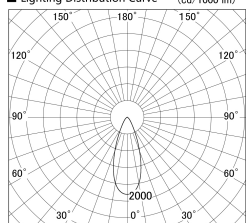

■ Lighting Distribution Curve (cd/1000 lm)