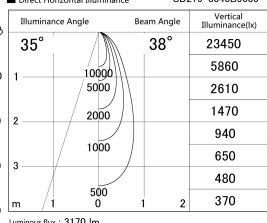

Item no. SD279-3040B9035

Series Name: AMMA High Power compact tracklight (SD279)

■ Lighting Distribution Curve (cd/1000 lm)

Installation	Track light
Type	Lens type Cylinder tracklight type (DC 48V)
Fixture wattage	28W
Beam angle	38deg
Color Temp.	3500K
CRI	Ra>90
Luminous	3170 lm
Body	Die-cast aluminum alloy
Body finish	Black
Trim finish	Black
Reflector finish	N/A
IP Rate	IP20
Light source	COB module
Input Voltage	DC 48V
Dimming Type	Non-dimmable
Certificate	CE, CCC
Cut Hole	N/A