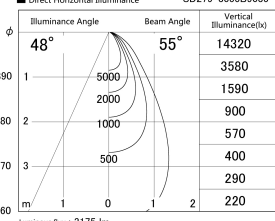

Item no. SD279-3055B9035

Series Name: AMMA High Power compact tracklight (SD279)

■ Lighting Distribution Curve (cd/1000 lm)

■ Direct Horizontal Illuminance SD279-3055B9035

Installation	Track light
Type	Lens type Cylinder tracklight type (DC 48V)
Fixture wattage	28W
Beam angle	55deg
Color Temp.	3500K
CRI	Ra>90
Luminous	3175 lm
Body	Die-cast aluminum alloy
Body finish	Black
Trim finish	Black
Reflector finish	N/A
IP Rate	IP20
Light source	COB module
Input Voltage	DC 48V
Dimming Type	Non-dimmable
Certificate	CE, CCC
Cut Hole	N/A