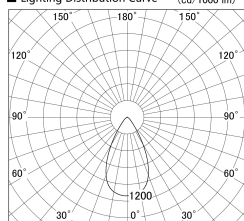

Item no. SD279-3055B9035

Series Name: AMMA High Power compact tracklight (SD279)

■ Lighting Distribution Curve (cd/1000 lm)

■ Direct Horizontal Illuminance SD279-3055B9035

Installation	Track light
Type	Lens type Cylinder tracklight type (DC 48V)
Fixture wattage	28W
Beam angle	55deg
Color Temp.	3500K
CRI	Ra>90
Luminous	3175 lm
Body	Die-cast aluminum alloy
Body finish	Black
Trim finish	Black
Reflector finish	N/A
IP Rate	IP20
Light source	COB module
Input Voltage	DC 48V
Dimming Type	Non-dimmable
Certificate	CE, CCC
Cut Hole	N/A