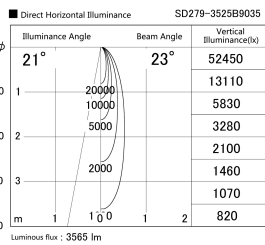

Item no. SD279-3525B9035

Series Name: AMMA High Power compact tracklight (SD279)

Installation	Track light
Type	Lens type Cylinder tracklight type (DC 48V)
Fixture wattage	32W
Beam angle	23deg
Color Temp.	3500K
CRI	Ra>90
Luminous	3563 lm
Body	Die-cast aluminum alloy
Body finish	Black
Trim finish	Black
Reflector finish	N/A
IP Rate	IP20
Light source	COB module
Input Voltage	DC 48V
Dimming Type	Non-dimmable
Certificate	CE, CCC
Cut Hole	N/A