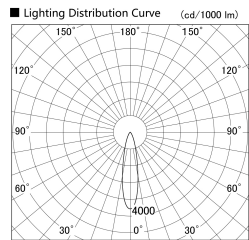

Item no. SD279-3525B9035

Series Name: AMMA High Power compact tracklight (SD279)

Installation	Track light
Type	Lens type Cylinder tracklight type (DC 48V)
Fixture wattage	32W
Beam angle	23deg
Color Temp.	3500K
CRI	Ra>90
Luminous	3563 lm
Body	Die-cast aluminum alloy
Body finish	Black
Trim finish	Black
Reflector finish	N/A
IP Rate	IP20
Light source	COB module
Input Voltage	DC 48V
Dimming Type	Non-dimmable
Certificate	CE, CCC
Cut Hole	N/A