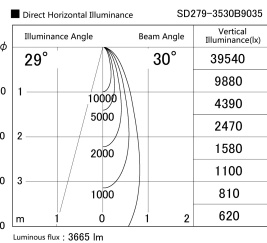

Item no. SD279-3530B9035

Series Name: AMMA High Power compact tracklight (SD279)

Installation	Track light
Type	Lens type Cylinder tracklight type (DC 48V)
Fixture wattage	32W
Beam angle	30deg
Color Temp.	3500K
CRI	Ra>90
Luminous	3665 lm
Body	Die-cast aluminum alloy
Body finish	Black
Trim finish	Black
Reflector finish	N/A
IP Rate	IP20
Light source	COB module
Input Voltage	DC 48V
Dimming Type	Non-dimmable
Certificate	CE, CCC
Cut Hole	N/A