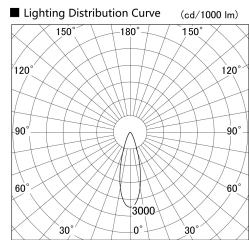

Item no. SD279-3530B9035

Series Name: AMMA High Power compact tracklight (SD279)

Installation	Track light
Type	Lens type Cylinder tracklight type (DC 48V)
Fixture wattage	32W
Beam angle	30deg
Color Temp.	3500K
CRI	Ra>90
Luminous	3665 lm
Body	Die-cast aluminum alloy
Body finish	Black
Trim finish	Black
Reflector finish	N/A
IP Rate	IP20
Light source	COB module
Input Voltage	DC 48V
Dimming Type	Non-dimmable
Certificate	CE, CCC
Cut Hole	N/A