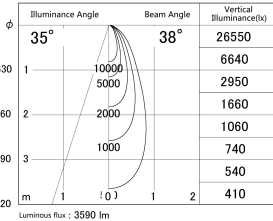

Item no. SD279-3540B9035

Series Name: AMMA High Power compact tracklight (SD279)

■ Lighting Distribution Curve (cd/1000 lm)

Installation	Track light
Type	Lens type Cylinder tracklight type (DC 48V)
Fixture wattage	32W
Beam angle	38deg
Color Temp.	3500K
CRI	Ra>90
Luminous	3589 lm
Body	Die-cast aluminum alloy
Body finish	Black
Trim finish	Black
Reflector finish	N/A
IP Rate	IP20
Light source	COB module
Input Voltage	DC 48V
Dimming Type	Non-dimmable
Certificate	CE, CCC
Cut Hole	N/A