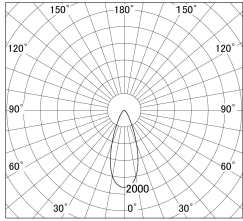

■ Lighting Distribution Curve (cd/1000 lm)