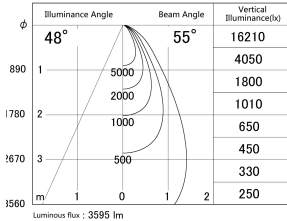

Item no. SD279-3555B9035

Series Name: AMMA High Power compact tracklight (SD279)

■ Lighting Distribution Curve (cd/1000 lm)

Installation	Track light
Type	Lens type Cylinder tracklight type (DC 48V)
Fixture wattage	32W
Beam angle	55deg
Color Temp.	3500K
CRI	Ra>90
Luminous	3595 lm
Body	Die-cast aluminum alloy
Body finish	Black
Trim finish	Black
Reflector finish	N/A
IP Rate	IP20
Light source	COB module
Input Voltage	DC 48V
Dimming Type	Non-dimmable
Certificate	CE, CCC
Cut Hole	N/A