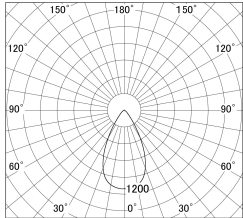

■ Lighting Distribution Curve (cd/1000 lm)