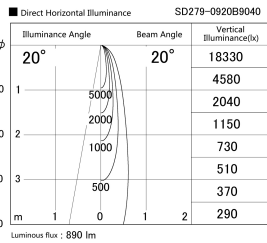

Item no. SD279-0920B9040

Series Name: AMMA High Power compact tracklight (SD279)

Installation	Track light
Type	Lens type Cylinder tracklight type (DC 48V)
Fixture wattage	10W
Beam angle	20deg
Color Temp.	4000K
CRI	Ra>90
Luminous	892 lm
Body	Die-cast aluminum alloy
Body finish	Black
Trim finish	Black
Reflector finish	N/A
IP Rate	IP20
Light source	COB module
Input Voltage	DC 48V
Dimming Type	Non-dimmable
Certificate	CE, CCC
Cut Hole	N/A