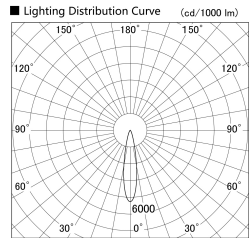

Item no. SD279-0920B9040

Series Name: AMMA High Power compact tracklight (SD279)

Installation	Track light
Type	Lens type Cylinder tracklight type (DC 48V)
Fixture wattage	10W
Beam angle	20deg
Color Temp.	4000K
CRI	Ra>90
Luminous	892 lm
Body	Die-cast aluminum alloy
Body finish	Black
Trim finish	Black
Reflector finish	N/A
IP Rate	IP20
Light source	COB module
Input Voltage	DC 48V
Dimming Type	Non-dimmable
Certificate	CE, CCC
Cut Hole	N/A