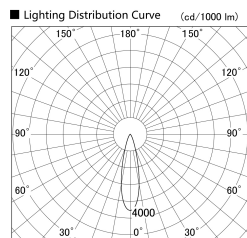

Item no. SD279-0925B9040

Series Name: AMMA High Power compact tracklight (SD279)

Installation	Track light
Type	Lens type Cylinder tracklight type (DC 48V)
Fixture wattage	10W
Beam angle	26deg
Color Temp.	4000K
CRI	Ra>90
Luminous	1063 lm
Body	Die-cast aluminum alloy
Body finish	Black
Trim finish	Black
Reflector finish	N/A
IP Rate	IP20
Light source	COB module
Input Voltage	DC 48V
Dimming Type	Non-dimmable
Certificate	CE, CCC
Cut Hole	N/A