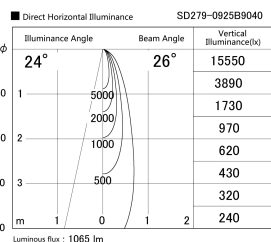

Item no. SD279-0925B9040

Series Name: AMMA High Power compact tracklight (SD279)

Installation	Track light
Type	Lens type Cylinder tracklight type (DC 48V)
Fixture wattage	10W
Beam angle	26deg
Color Temp.	4000K
CRI	Ra>90
Luminous	1063 lm
Body	Die-cast aluminum alloy
Body finish	Black
Trim finish	Black
Reflector finish	N/A
IP Rate	IP20
Light source	COB module
Input Voltage	DC 48V
Dimming Type	Non-dimmable
Certificate	CE, CCC
Cut Hole	N/A