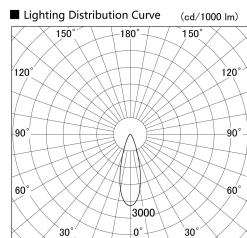

Item no. SD279-0930B9040

Series Name: AMMA High Power compact tracklight (SD279)

Installation	Track light
Type	Lens type Cylinder tracklight type (DC 48V)
Fixture wattage	10W
Beam angle	31deg
Color Temp.	4000K
CRI	Ra>90
Luminous	1006 lm
Body	Die-cast aluminum alloy
Body finish	Black
Trim finish	Black
Reflector finish	N/A
IP Rate	IP20
Light source	COB module
Input Voltage	DC 48V
Dimming Type	Non-dimmable
Certificate	CE, CCC
Cut Hole	N/A