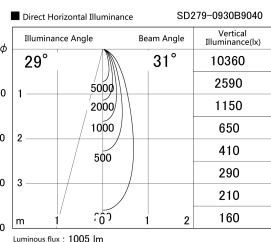

Item no. SD279-0930B9040

Series Name: AMMA High Power compact tracklight (SD279)

Installation	Track light
Type	Lens type Cylinder tracklight type (DC 48V)
Fixture wattage	10W
Beam angle	31deg
Color Temp.	4000K
CRI	Ra>90
Luminous	1006 lm
Body	Die-cast aluminum alloy
Body finish	Black
Trim finish	Black
Reflector finish	N/A
IP Rate	IP20
Light source	COB module
Input Voltage	DC 48V
Dimming Type	Non-dimmable
Certificate	CE, CCC
Cut Hole	N/A