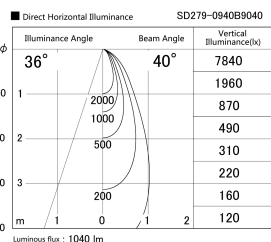

Item no. SD279-0940B9040

Series Name: AMMA High Power compact tracklight (SD279)

Installation	Track light
Type	Lens type Cylinder tracklight type (DC 48V)
Fixture wattage	10W
Beam angle	40deg
Color Temp.	4000K
CRI	Ra>90
Luminous	1038 lm
Body	Die-cast aluminum alloy
Body finish	Black
Trim finish	Black
Reflector finish	N/A
IP Rate	IP20
Light source	COB module
Input Voltage	DC 48V
Dimming Type	Non-dimmable
Certificate	CE, CCC
Cut Hole	N/A