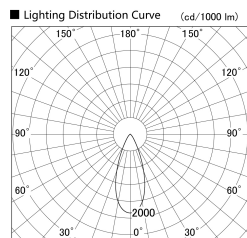

Item no. SD279-0940B9040

Series Name: AMMA High Power compact tracklight (SD279)

Installation	Track light
Type	Lens type Cylinder tracklight type (DC 48V)
Fixture wattage	10W
Beam angle	40deg
Color Temp.	4000K
CRI	Ra>90
Luminous	1038 lm
Body	Die-cast aluminum alloy
Body finish	Black
Trim finish	Black
Reflector finish	N/A
IP Rate	IP20
Light source	COB module
Input Voltage	DC 48V
Dimming Type	Non-dimmable
Certificate	CE, CCC
Cut Hole	N/A