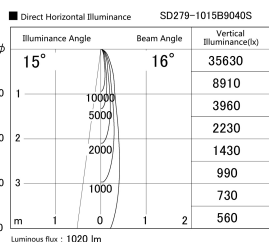

Item no. SD279-1015B9040S

Series Name: AMMA High Power compact tracklight (SD279)

Installation	Track light
Type	Lens type Cylinder tracklight type (DC 48V)
Fixture wattage	10W
Beam angle	16deg
Color Temp.	4000K
CRI	Ra>90
Luminous	1020 lm
Body	Die-cast aluminum alloy
Body finish	Black
Trim finish	Black
Reflector finish	N/A
IP Rate	IP20
Light source	COB module
Input Voltage	DC 48V
Dimming Type	Non-dimmable
Certificate	CE, CCC
Cut Hole	N/A