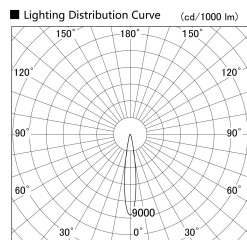

Item no. SD279-1015B9040S

Series Name: AMMA High Power compact tracklight (SD279)

Installation	Track light
Type	Lens type Cylinder tracklight type (DC 48V)
Fixture wattage	10W
Beam angle	16deg
Color Temp.	4000K
CRI	Ra>90
Luminous	1020 lm
Body	Die-cast aluminum alloy
Body finish	Black
Trim finish	Black
Reflector finish	N/A
IP Rate	IP20
Light source	COB module
Input Voltage	DC 48V
Dimming Type	Non-dimmable
Certificate	CE, CCC
Cut Hole	N/A