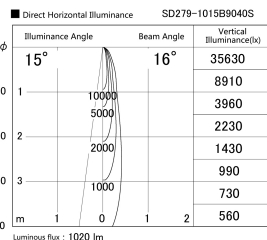

Item no. SD279-1015B9040S

Series Name: AMMA High Power compact tracklight (SD279)

Installation	Track light
Type	Lens type Cylinder tracklight type (DC 48V)
Fixture wattage	10W
Beam angle	16deg
Color Temp.	4000K
CRI	Ra>90
Luminous	1020 lm
Body	Die-cast aluminum alloy
Body finish	Black
Trim finish	Black
Reflector finish	N/A
IP Rate	IP20
Light source	COB module
Input Voltage	DC 48V
Dimming Type	Non-dimmable
Certificate	CE, CCC
Cut Hole	N/A