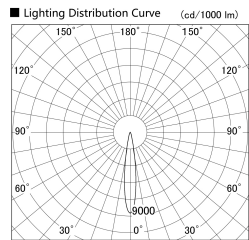

Item no. SD279-1015B9040S

Series Name: AMMA High Power compact tracklight (SD279)

Installation	Track light
Type	Lens type Cylinder tracklight type (DC 48V)
Fixture wattage	10W
Beam angle	16deg
Color Temp.	4000K
CRI	Ra>90
Luminous	1020 lm
Body	Die-cast aluminum alloy
Body finish	Black
Trim finish	Black
Reflector finish	N/A
IP Rate	IP20
Light source	COB module
Input Voltage	DC 48V
Dimming Type	Non-dimmable
Certificate	CE, CCC
Cut Hole	N/A