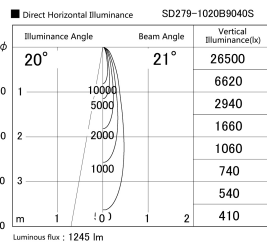

Item no. SD279-1020B9040S

Series Name: AMMA High Power compact tracklight (SD279)

Installation	Track light
Type	Lens type Cylinder tracklight type (DC 48V)
Fixture wattage	10W
Beam angle	21deg
Color Temp.	4000K
CRI	Ra>90
Luminous	1247 lm
Body	Die-cast aluminum alloy
Body finish	Black
Trim finish	Black
Reflector finish	N/A
IP Rate	IP20
Light source	COB module
Input Voltage	DC 48V
Dimming Type	Non-dimmable
Certificate	CE, CCC
Cut Hole	N/A