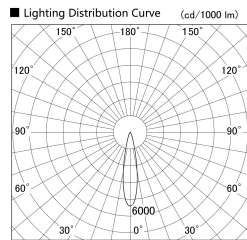

Item no. SD279-1020B9040S

Series Name: AMMA High Power compact tracklight (SD279)

Installation	Track light
Type	Lens type Cylinder tracklight type (DC 48V)
Fixture wattage	10W
Beam angle	21deg
Color Temp.	4000K
CRI	Ra>90
Luminous	1247 lm
Body	Die-cast aluminum alloy
Body finish	Black
Trim finish	Black
Reflector finish	N/A
IP Rate	IP20
Light source	COB module
Input Voltage	DC 48V
Dimming Type	Non-dimmable
Certificate	CE, CCC
Cut Hole	N/A