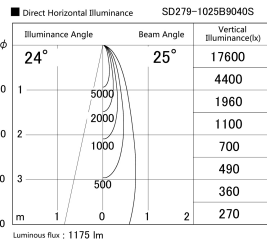

Item no. SD279-1025B9040S

Series Name: AMMA High Power compact tracklight (SD279)

Installation	Track light
Type	Lens type Cylinder tracklight type (DC 48V)
Fixture wattage	10W
Beam angle	25deg
Color Temp.	4000K
CRI	Ra>90
Luminous	1175 lm
Body	Die-cast aluminum alloy
Body finish	Black
Trim finish	Black
Reflector finish	N/A
IP Rate	IP20
Light source	COB module
Input Voltage	DC 48V
Dimming Type	Non-dimmable
Certificate	CE, CCC
Cut Hole	N/A