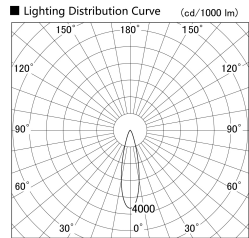

Item no. SD279-1025B9040S

Series Name: AMMA High Power compact tracklight (SD279)

Installation	Track light
Type	Lens type Cylinder tracklight type (DC 48V)
Fixture wattage	10W
Beam angle	25deg
Color Temp.	4000K
CRI	Ra>90
Luminous	1175 lm
Body	Die-cast aluminum alloy
Body finish	Black
Trim finish	Black
Reflector finish	N/A
IP Rate	IP20
Light source	COB module
Input Voltage	DC 48V
Dimming Type	Non-dimmable
Certificate	CE, CCC
Cut Hole	N/A