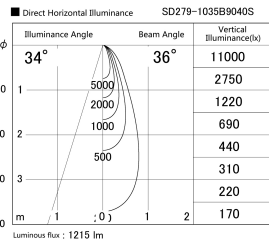

Item no. SD279-1035B9040S

Series Name: AMMA High Power compact tracklight (SD279)

Installation	Track light
Type	Lens type Cylinder tracklight type (DC 48V)
Fixture wattage	10W
Beam angle	36deg
Color Temp.	4000K
CRI	Ra>90
Luminous	1214 lm
Body	Die-cast aluminum alloy
Body finish	Black
Trim finish	Black
Reflector finish	N/A
IP Rate	IP20
Light source	COB module
Input Voltage	DC 48V
Dimming Type	Non-dimmable
Certificate	CE, CCC
Cut Hole	N/A