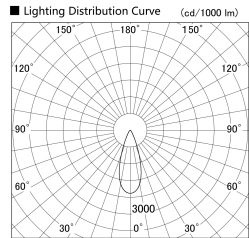

Item no. SD279-1035B9040S

Series Name: AMMA High Power compact tracklight (SD279)

Installation	Track light
Type	Lens type Cylinder tracklight type (DC 48V)
Fixture wattage	10W
Beam angle	36deg
Color Temp.	4000K
CRI	Ra>90
Luminous	1214 lm
Body	Die-cast aluminum alloy
Body finish	Black
Trim finish	Black
Reflector finish	N/A
IP Rate	IP20
Light source	COB module
Input Voltage	DC 48V
Dimming Type	Non-dimmable
Certificate	CE, CCC
Cut Hole	N/A