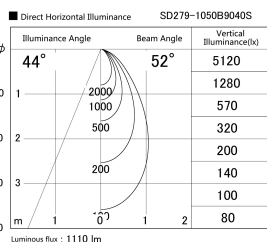

Item no. SD279-1050B9040S

Series Name: AMMA High Power compact tracklight (SD279)

Installation	Track light
Type	Lens type Cylinder tracklight type (DC 48V)
Fixture wattage	10W
Beam angle	52deg
Color Temp.	4000K
CRI	Ra>90
Luminous	1112 lm
Body	Die-cast aluminum alloy
Body finish	Black
Trim finish	Black
Reflector finish	N/A
IP Rate	IP20
Light source	COB module
Input Voltage	DC 48V
Dimming Type	Non-dimmable
Certificate	CE, CCC
Cut Hole	N/A