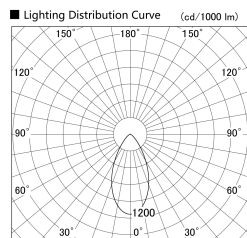

Item no. SD279-1050B9040S

Series Name: AMMA High Power compact tracklight (SD279)

Installation	Track light
Type	Lens type Cylinder tracklight type (DC 48V)
Fixture wattage	10W
Beam angle	52deg
Color Temp.	4000K
CRI	Ra>90
Luminous	1112 lm
Body	Die-cast aluminum alloy
Body finish	Black
Trim finish	Black
Reflector finish	N/A
IP Rate	IP20
Light source	COB module
Input Voltage	DC 48V
Dimming Type	Non-dimmable
Certificate	CE, CCC
Cut Hole	N/A