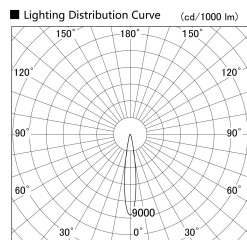

Item no. SD279-1515B9040S

Series Name: AMMA High Power compact tracklight (SD279)

Installation	Track light
Type	Lens type Cylinder tracklight type (DC 48V)
Fixture wattage	14W
Beam angle	16deg
Color Temp.	4000K
CRI	Ra>90
Luminous	1374 lm
Body	Die-cast aluminum alloy
Body finish	Black
Trim finish	Black
Reflector finish	N/A
IP Rate	IP20
Light source	COB module
Input Voltage	DC 48V
Dimming Type	Non-dimmable
Certificate	CE, CCC
Cut Hole	N/A