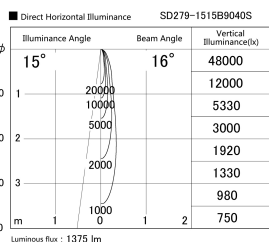

Item no. SD279-1515B9040S

Series Name: AMMA High Power compact tracklight (SD279)

Installation	Track light
Type	Lens type Cylinder tracklight type (DC 48V)
Fixture wattage	14W
Beam angle	16deg
Color Temp.	4000K
CRI	Ra>90
Luminous	1374 lm
Body	Die-cast aluminum alloy
Body finish	Black
Trim finish	Black
Reflector finish	N/A
IP Rate	IP20
Light source	COB module
Input Voltage	DC 48V
Dimming Type	Non-dimmable
Certificate	CE, CCC
Cut Hole	N/A