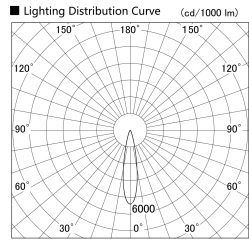

Item no. SD279-1520B9040S

Series Name: AMMA High Power compact tracklight (SD279)

Installation	Track light
Type	Lens type Cylinder tracklight type (DC 48V)
Fixture wattage	14W
Beam angle	21deg
Color Temp.	4000K
CRI	Ra>90
Luminous	1721 lm
Body	Die-cast aluminum alloy
Body finish	Black
Trim finish	Black
Reflector finish	N/A
IP Rate	IP20
Light source	COB module
Input Voltage	DC 48V
Dimming Type	Non-dimmable
Certificate	CE, CCC
Cut Hole	N/A