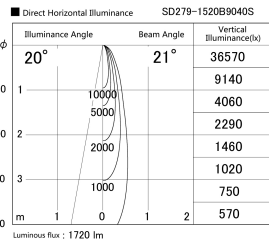

Item no. SD279-1520B9040S

Series Name: AMMA High Power compact tracklight (SD279)

Installation	Track light
Type	Lens type Cylinder tracklight type (DC 48V)
Fixture wattage	14W
Beam angle	21deg
Color Temp.	4000K
CRI	Ra>90
Luminous	1721 lm
Body	Die-cast aluminum alloy
Body finish	Black
Trim finish	Black
Reflector finish	N/A
IP Rate	IP20
Light source	COB module
Input Voltage	DC 48V
Dimming Type	Non-dimmable
Certificate	CE, CCC
Cut Hole	N/A