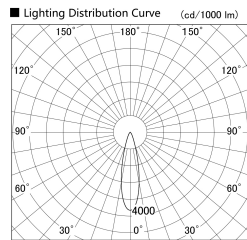

Item no. SD279-1525B9040S

Series Name: AMMA High Power compact tracklight (SD279)

Installation	Track light
Type	Lens type Cylinder tracklight type (DC 48V)
Fixture wattage	14W
Beam angle	25deg
Color Temp.	4000K
CRI	Ra>90
Luminous	1620 lm
Body	Die-cast aluminum alloy
Body finish	Black
Trim finish	Black
Reflector finish	N/A
IP Rate	IP20
Light source	COB module
Input Voltage	DC 48V
Dimming Type	Non-dimmable
Certificate	CE, CCC
Cut Hole	N/A