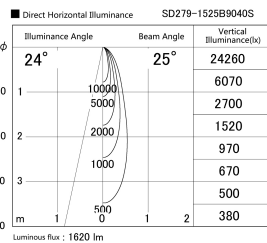

Item no. SD279-1525B9040S

Series Name: AMMA High Power compact tracklight (SD279)

Installation	Track light
Type	Lens type Cylinder tracklight type (DC 48V)
Fixture wattage	14W
Beam angle	25deg
Color Temp.	4000K
CRI	Ra>90
Luminous	1620 lm
Body	Die-cast aluminum alloy
Body finish	Black
Trim finish	Black
Reflector finish	N/A
IP Rate	IP20
Light source	COB module
Input Voltage	DC 48V
Dimming Type	Non-dimmable
Certificate	CE, CCC
Cut Hole	N/A