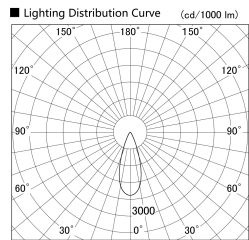

Item no. SD279-1535B9040S

Series Name: AMMA High Power compact tracklight (SD279)

Installation	Track light
Type	Lens type Cylinder tracklight type (DC 48V)
Fixture wattage	14W
Beam angle	36deg
Color Temp.	4000K
CRI	Ra>90
Luminous	1675 lm
Body	Die-cast aluminum alloy
Body finish	Black
Trim finish	Black
Reflector finish	N/A
IP Rate	IP20
Light source	COB module
Input Voltage	DC 48V
Dimming Type	Non-dimmable
Certificate	CE, CCC
Cut Hole	N/A