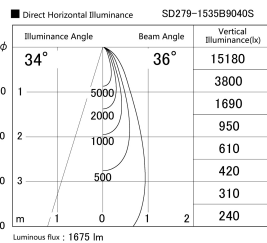

Item no. SD279-1535B9040S

Series Name: AMMA High Power compact tracklight (SD279)

Installation	Track light
Type	Lens type Cylinder tracklight type (DC 48V)
Fixture wattage	14W
Beam angle	36deg
Color Temp.	4000K
CRI	Ra>90
Luminous	1675 lm
Body	Die-cast aluminum alloy
Body finish	Black
Trim finish	Black
Reflector finish	N/A
IP Rate	IP20
Light source	COB module
Input Voltage	DC 48V
Dimming Type	Non-dimmable
Certificate	CE, CCC
Cut Hole	N/A